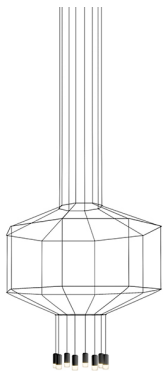

0401

Design By Arik Levy

Wireflow designed by Arik Levy. A hanging lamp which reviews and updates the chandelier look through an exercise of simplification that explores its essence and enhances its outline with great delicacy and at the same time a strong formal presence. Its appearance, as a structure of fine cables finished with eight LED terminals, discretely connects with classic chandelier models, taking this type of lamp to a new, groundbreaking and futuristic dimension. Employing CREA product configurator software, the design can be modified to adapt to your specific project requirements.

Model Sheet

Optional : Extra cable length
Min. quantity, upcharge and extra lead time apply [EN]

Finish	04 Black RAL 9005
LED temperature color	2700 K
Dimming	DALI 1-10V PUSH Optional Casambi Min. quantity, upcharge and extra lead time apply [EN]
Installation type	Surface Canopy

Materials
Ceiling rose: Steel
Body: Aluminum
Horizontal rods: Steel

Light source
8 x LED 4,48W 350mA
D

LED
CRI>80 3922 lm 109
2700 K

Driver
CC - Constant Current 350
110-240 V 50/60 HZ

Application
Hanging lamps

Packaging
2 Box
1,158 m x 1,133 m x 0,086 m
Gross weight 14.2
Net weight 12.08
Vol. 0.21

Lighting effect

General Lighting

Lamp used to highlight a specific element.

Photometric Data

Efficiency	46.23%
Coordinate System	CG
Total Flux	3922.20
Maximum Value	320.25