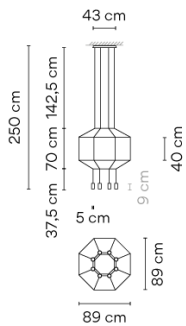

0401

Design By Arik Levy

Wireflow designed by Arik Levy. A hanging lamp which reviews and updates the chandelier look through an exercise of simplification that explores its essence and enhances its outline with great delicacy and at the same time a strong formal presence. Its appearance, as a structure of fine cables finished with eight LED terminals, discretely connects with classic chandelier models, taking this type of lamp to a new, groundbreaking and futuristic dimension. Employing CREA product configurator software, the design can be modified to adapt to your specific project requirements.

Model Sheet

Optional : Extra cable length
Min. quantity, upcharge and extra lead time apply [EN]

Finish	04 Black RAL 9005
LED temperature color	2700 K
Dimming	DALI 1-10V PUSH Optional Casambi Min. quantity, upcharge and extra lead time apply [EN]
Installation type	Surface Canopy

Materials
Ceiling rose: Steel
Body: Aluminum
Horizontal rods: Steel

Light source
8 x LED 4,48W 350mA
D

LED
CRI>80 3922 lm 109
2700 K

Driver
CC - Constant Current 350
110-240 V 50/60 HZ

Application
Hanging lamps

Packaging
2 Box
1,158 m x 1,133 m x 0,086 m
Gross weight 14.2
Net weight 12.08
Vol. 0.21

Lighting effect

General Lighting

Lamp used to highlight a specific element.

Photometric Data

Efficiency	46.23%
Coordinate System	CG
Total Flux	3922.20
Maximum Value	320.25